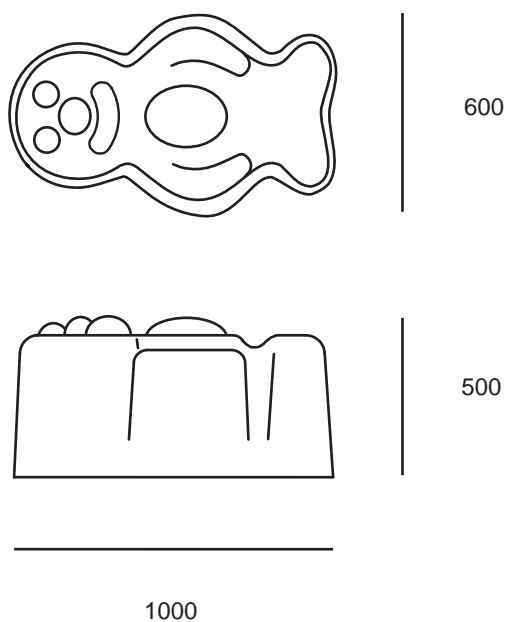

jelly baby

Name

Jelly Baby

Design by

One Foot Taller

Product Background

The Jelly Baby was designed in 2003, and installed in a Grounds For Play, a large grassy play park. A thing to climb and sit on outside.

Colour

Red, green, yellow, orange, pink, white.

Dimensions

1000mm x 600mm x 500 high.

Weight

Approx 15kg

Materials

Fibreglass.

Care

Polish and wax (car wax) every 2 months for long lasting colour and surface quality.

Parts Supplied

Jelly baby, with extra 200mm length and flange for attachment to underground concrete anchors.