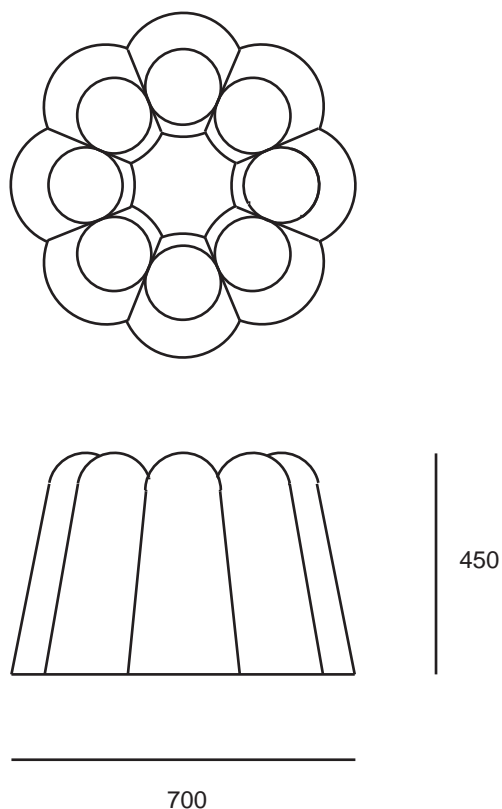

jelly seat

Name

Jelly Seat

Design by

One Foot Taller

Product Background

Designed in 2000 for House for an Art Lover. A giant jelly mound is an attractive and approachable thing to sit on or play around. The product was originally produced in cast crumb rubber and was slightly soft to the touch. This version in fibreglass is longer lasting and cheaper.

Colour

Red, pink, orange, green, yellow, white, or blue.

Dimensions

700mm dia x 450mm high

Weight

Approx 10kg

Materials

Fibreglass

Care

Polish and wax (car wax) every 2 months for long lasting colour and surface quality.

Parts Supplied

Jelly seat with extra 50mm and flange, for underground attachment to concrete anchors.